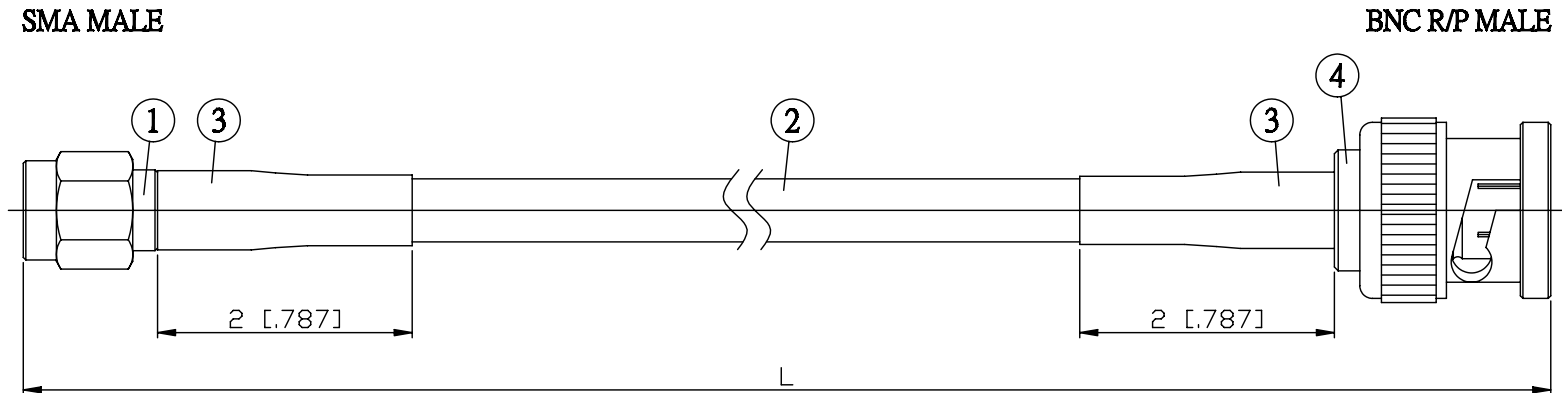

NO.	COMPONENTS	IMPEDANCE
1	SMA MALE	50 OHM
2	RG142	50 OHM
3	HEAT SHRINKING TUBE	
4	BNC REVERSE POLARITY MALE	50 OHM

JYE BAO P/N	L CM (INCH)
A30B60-142-15	15 (5.906)
A30B60-142-30	30 (11.811)
A30B60-142-50	50 (19.685)
A30B60-142-100	100 (39.370)
A30B60-142-150	150 (59.055)
A30B60-142-200	200 (78.740)
A30B60-142-XXX	CUSTOM LENGTH IN CM

LENGTH TOLERANCE IS ±1.5% OR ±10MM, WHICHEVER IS GREATER.	JYE BAO CO., LTD. TAIPEI TAIWAN
	<small>DESCRIPTION</small> CABLE ASSEMBLY SMA PLUG TO BNC R/P PLUG
	<small>JYE BAO DRAWING NO.</small> A30B60-142-XXX