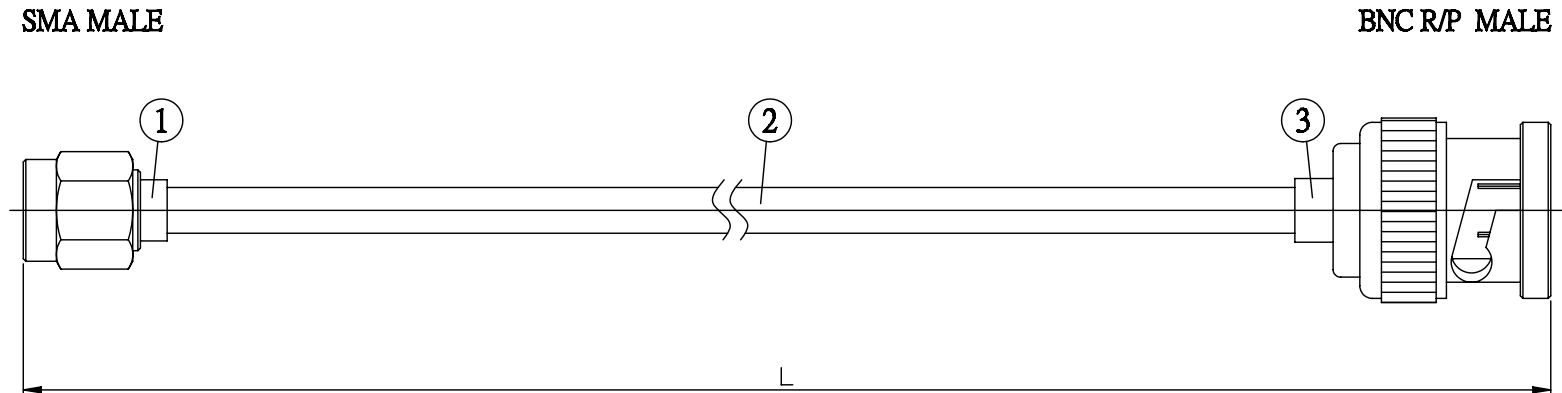

NO.	COMPONENTS	IMPEDANCE
1	SMA MALE	50 OHM
2	.141" HANDBENDABLE CABLE (= JYEBAO P/N .141SRF-W-P-50)	50 OHM
3	BNC REVERSE POLARITY MALE	50 OHM

JYE BAO P/N	L CM (INCH)
A30B60-141S-15	15 (5.906)
A30B60-141S-30	30 (11.811)
A30B60-141S-50	50 (19.685)
A30B60-141S-100	100 (39.370)
A30B60-141S-150	150 (59.055)
A30B60-141S-200	200 (78.740)
A30B60-141S-XXX	CUSTOM LENGTH IN CM

LENGTH TOLERANCE IS ±1.5% OR ±10MM, WHICHEVER IS GREATER.	JYE BAO CO., LTD. TAIPEI TAIWAN
	<small>DESCRIPTION</small> CABLE ASSEMBLY SMA PLUG TO BNC R/P PLUG
	<small>JYE BAO DRAWING NO.</small> A30B60-141S-XXX