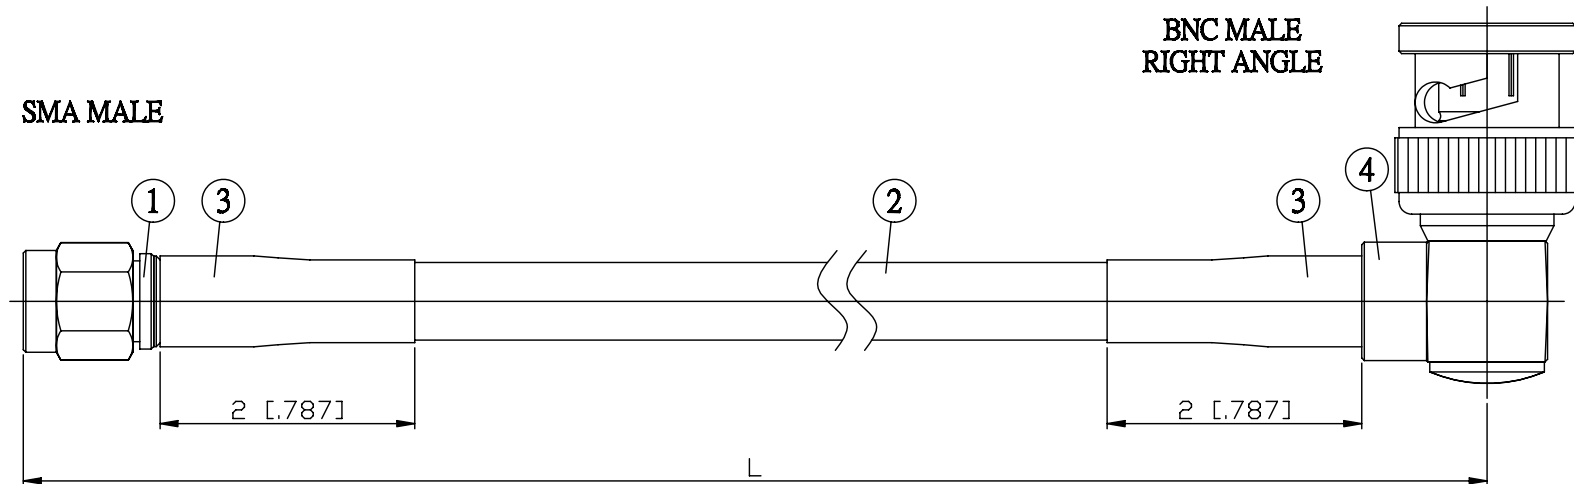

NO.	COMPONENTS	IMPEDANCE
1	SMA MALE	50 OHM
2	JBY240	50 OHM
3	HEAT SHRINKING TUBE	
4	BNC MALE RIGHT ANGLE	50 OHM

JYE BAO P/N	L CM (INCH)
A30B39-L240-15	15 (5.906)
A30B39-L240-30	30 (11.811)
A30B39-L240-50	50 (19.685)
A30B39-L240-100	100 (39.370)
A30B39-L240-150	150 (59.055)
A30B39-L240-200	200 (78.740)
A30B39-L240-XXX	CUSTOM LENGTH IN CM

<b>LENGTH TOLERANCE IS ±1.5% OR ±10MM, WHICHEVER IS GREATER.</b>	<b>JYE BAO CO., LTD.</b> TAIPEI TAIWAN
	<small>DESCRIPTION</small> CABLE ASSEMBLY SMA PLUG TO BNC PLUG R/A
	<small>JYE BAO DRAWING NO.</small> A30B39-L240-XXX