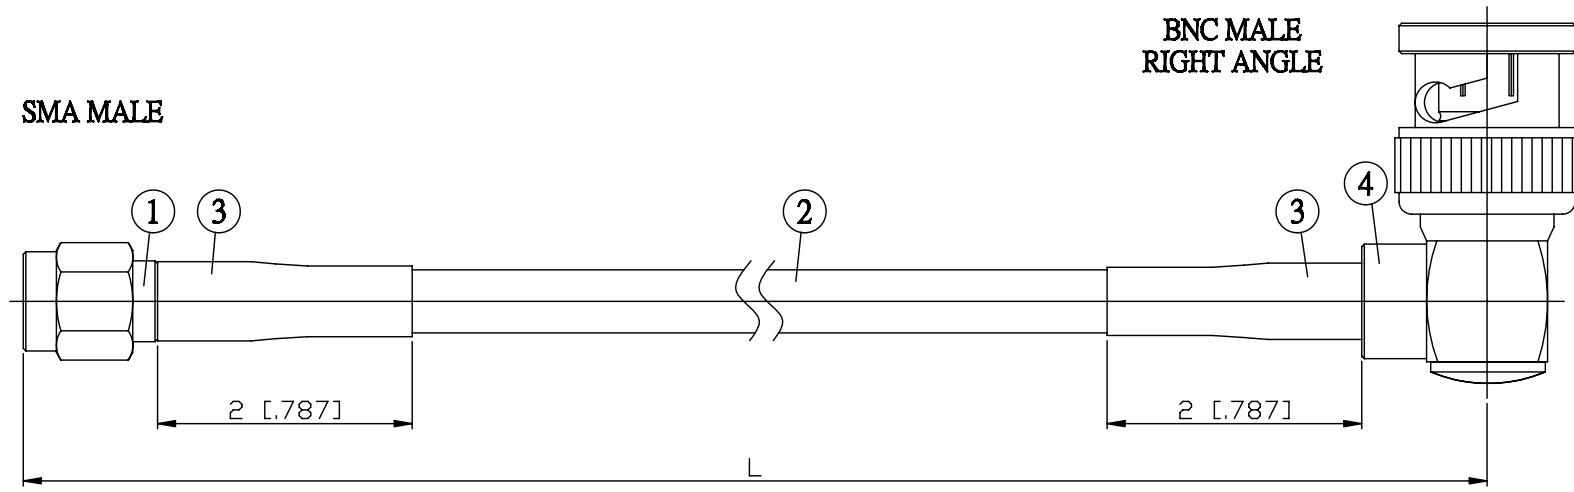

NO.	COMPONENTS	IMPEDANCE
1	SMA MALE	50 OHM
2	JBY195	50 OHM
3	HEAT SHRINKING TUBE	
4	BNC MALE RIGHT ANGLE	50 OHM

JYE BAO P/N	L CM (INCH)
A30B39-L195-15	15 (5.906)
A30B39-L195-30	30 (11.811)
A30B39-L195-50	50 (19.685)
A30B39-L195-100	100 (39.370)
A30B39-L195-150	150 (59.055)
A30B39-L195-200	200 (78.740)
A30B39-L195-XXX	CUSTOM LENGTH IN CM

LENGTH TOLERANCE IS ±1.5% OR ±10MM, WHICHEVER IS GREATER.	JYE BAO CO., LTD. TAIPEI TAIWAN
	DESCRIPTION CABLE ASSEMBLY SMA PLUG TO BNC PLUG R/A
	JYE BAO DRAWING NO. A30B39-L195-XXX