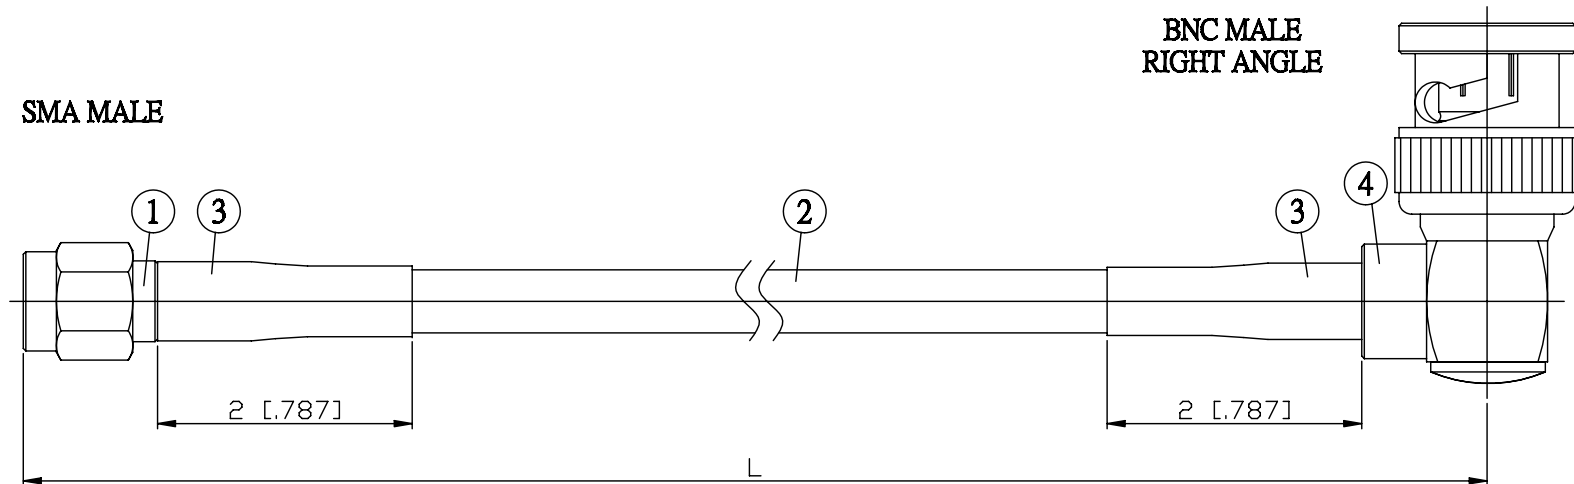

NO.	COMPONENTS	IMPEDANCE
1	SMA MALE	50 OHM
2	RG58	50 OHM
3	HEAT SHRINKING TUBE	
4	BNC MALE RIGHT ANGLE	50 OHM

JYE BAO P/N	L CM (INCH)
A30B39-58-15	15 (5.906)
A30B39-58-30	30 (11.811)
A30B39-58-50	50 (19.685)
A30B39-58-100	100 (39.370)
A30B39-58-150	150 (59.055)
A30B39-58-200	200 (78.740)
A30B39-58-XXX	CUSTOM LENGTH IN CM

LENGTH TOLERANCE IS ±1.5% OR ±10MM, WHICHEVER IS GREATER.	<b>JYE BAO CO., LTD.</b> TAIPEI TAIWAN
	DESCRIPTION CABLE ASSEMBLY SMA PLUG TO BNC PLUG R/A
	JYE BAO DRAWING NO. A30B39-58-XXX