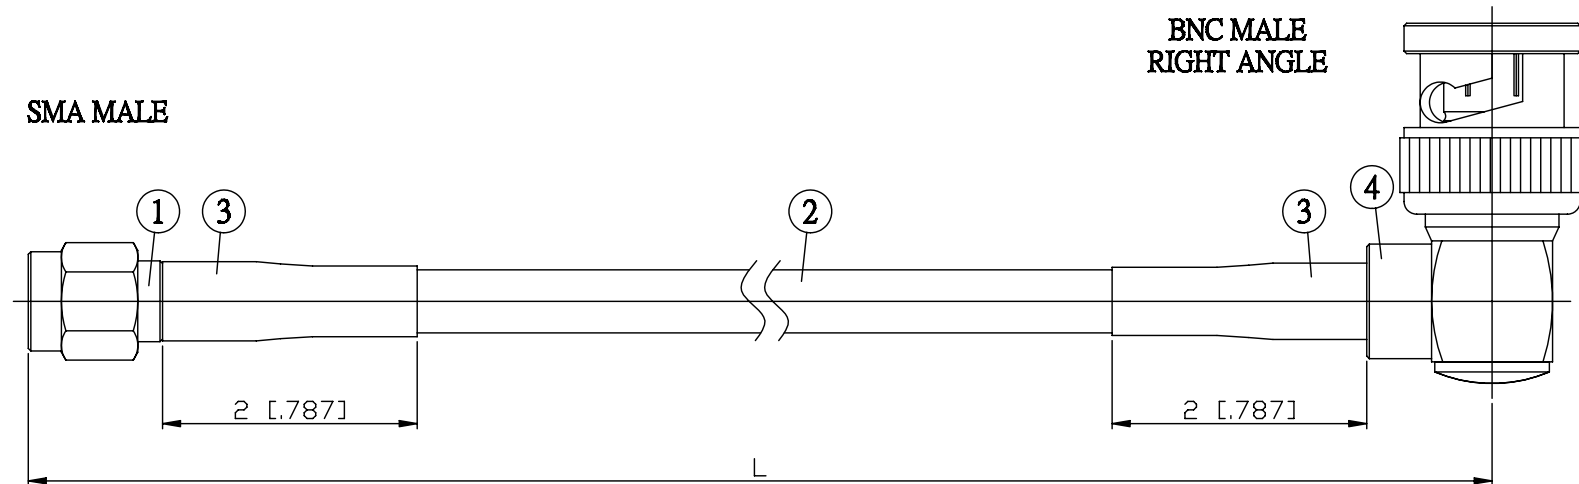

NO.	COMPONENTS	IMPEDANCE
1	SMA MALE	50 OHM
2	RG142	50 OHM
3	HEAT SHRINKING TUBE	
4	BNC MALE RIGHT ANGLE	50 OHM

JYE BAO P/N	L CM (INCH)
A30B39-142-15	15 (5.906)
A30B39-142-30	30 (11.811)
A30B39-142-50	50 (19.685)
A30B39-142-100	100 (39.370)
A30B39-142-150	150 (59.055)
A30B39-142-200	200 (78.740)
A30B39-142-XXX	CUSTOM LENGTH IN CM

LENGTH TOLERANCE IS ±1.5% OR ±10MM, WHICHEVER IS GREATER.	JYE BAO CO., LTD. TAIPEI TAIWAN
	DESCRIPTION CABLE ASSEMBLY SMA PLUG TO BNC PLUG R/A
	JYE BAO DRAWING NO. A30B39-142-XXX