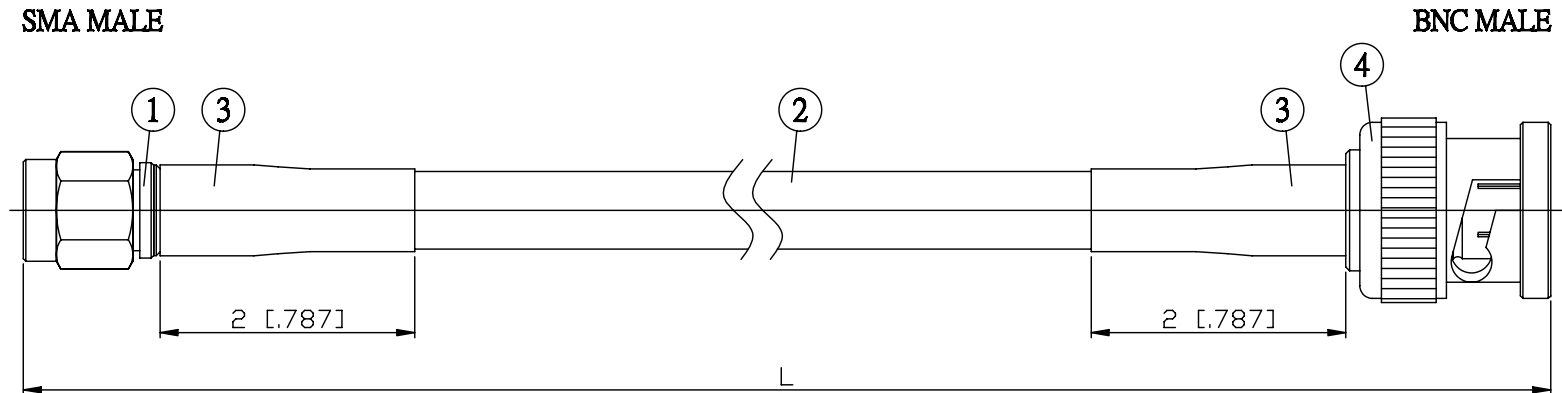

NO.	COMPONENTS	IMPEDANCE
1	SMA MALE	50 OHM
2	JBY240	50 OHM
3	HEAT SHRINKING TUBE	
4	BNC MALE	50 OHM

JYE BAO P/N	L CM (INCH)
A30B30-L240-15	15 (5.906)
A30B30-L240-30	30 (11.811)
A30B30-L240-50	50 (19.685)
A30B30-L240-100	100 (39.370)
A30B30-L240-150	150 (59.055)
A30B30-L240-200	200 (78.740)
A30B30-L240-XXX	CUSTOM LENGTH IN CM.

LENGTH TOLERANCE IS ±1.5% OR ±10MM, WHICHEVER IS GREATER.	JYE BAO CO., LTD. TAIPEI TAIWAN
	DESCRIPTION CABLE ASSEMBLY SMA PLUG TO BNC PLUG
	JYE BAO DRAWING NO. A30B30-L240-XXX