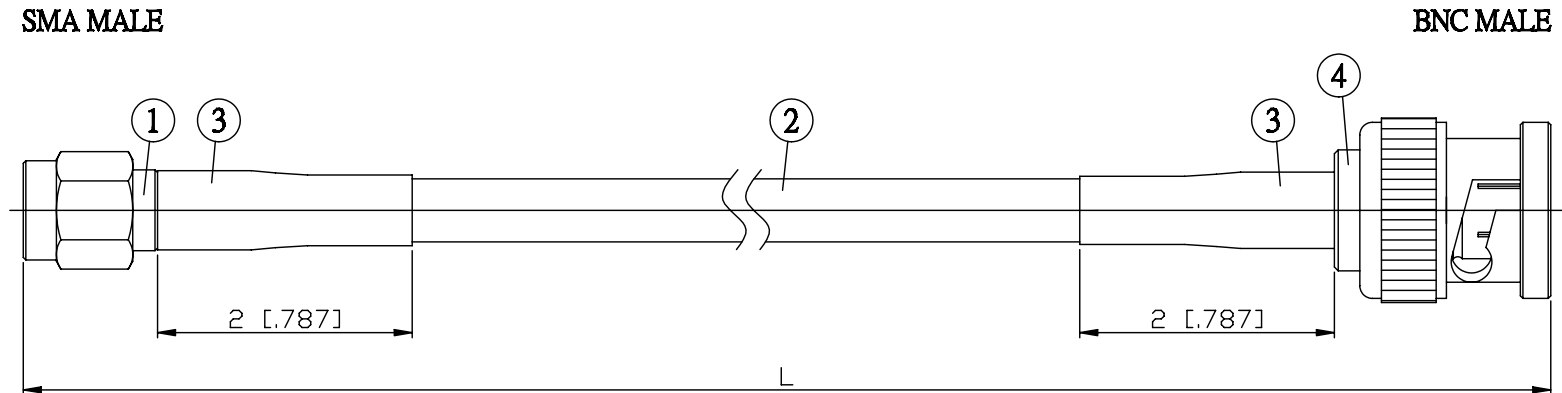

NO.	COMPONENTS	IMPEDANCE
1	SMA MALE	50 OHM
2	RG58	50 OHM
3	HEAT SHRINKING TUBE	
4	BNC MALE	50 OHM

JYE BAO P/N	L CM (INCH)
A30B30-58-15	15 (5.906)
A30B30-58-30	30 (11.811)
A30B30-58-50	50 (19.685)
A30B30-58-100	100 (39.370)
A30B30-58-150	150 (59.055)
A30B30-58-200	200 (78.740)
A30B30-58-XXX	CUSTOM LENGTH IN CM

LENGTH TOLERANCE IS ±1.5% OR ±10MM, WHICHEVER IS GREATER.	JYE BAO CO., LTD. TAIPEI TAIWAN
	DESCRIPTION CABLE ASSEMBLY SMA PLUG TO BNC PLUG
	JYE BAO DRAWING NO. A30B30-58-XXX