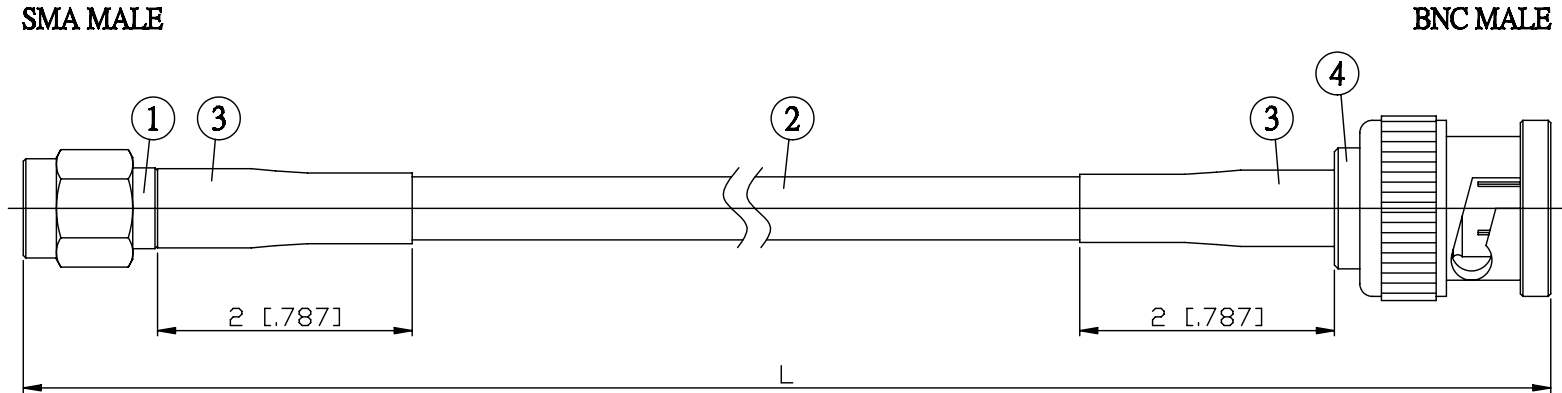

NO.	COMPONENTS	IMPEDANCE
1	SMA MALE	50 OHM
2	RG142	50 OHM
3	HEAT SHRINKING TUBE	
4	BNC MALE	50 OHM

JYE BAO P/N	L CM (INCH)
A30B30-142-15	15 (5.906)
A30B30-142-30	30 (11.811)
A30B30-142-50	50 (19.685)
A30B30-142-100	100 (39.370)
A30B30-142-150	150 (59.055)
A30B30-142-200	200 (78.740)
A30B30-142-XXX	CUSTOM LENGTH IN CM

LENGTH TOLERANCE IS ±1.5% OR ±10MM, WHICHEVER IS GREATER.	JYE BAO CO., LTD. TAIPEI TAIWAN
	<small>DESCRIPTION</small> CABLE ASSEMBLY SMA PLUG TO BNC PLUG
	<small>JYE BAO DRAWING NO.</small> A30B30-142-XXX