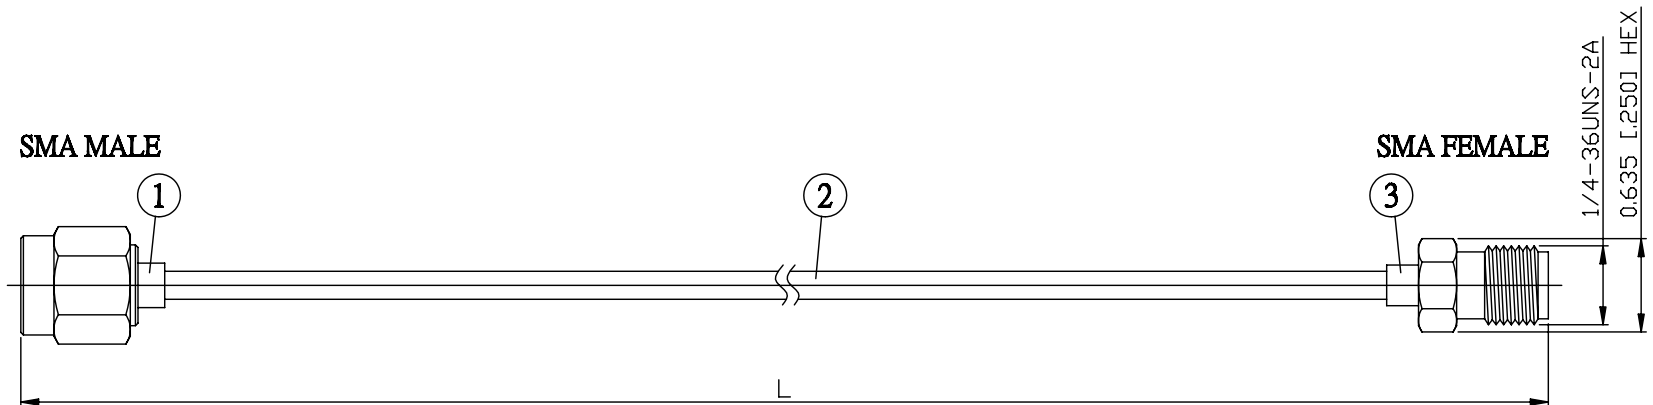

NO.	COMPONENTS	IMPEDANCE
1	SMA MALE	50 OHM
2	.085" HANDBENDABLE CABLE (= JYEBAO P/N .085SRF-W-P-50)	50 OHM
3	SMA FEMALE	50 OHM

JYE BAO P/N	L CM (INCH)
A30A80-85S-15	15 (5.906)
A30A80-85S-30	30 (11.811)
A30A80-85S-50	50 (19.685)
A30A80-85S-100	100 (39.370)
A30A80-85S-150	150 (59.055)
A30A80-85S-200	200 (78.740)
A30A80-85S-XXX	CUSTOM LENGTH IN CM

LENGTH TOLERANCE IS ±1.5% OR ±10MM, WHICHEVER IS GREATER.	<b>JYE BAO CO., LTD.</b> TAIPEI TAIWAN
	DESCRIPTION CABLE ASSEMBLY SMA PLUG TO SMA JACK
	JYE BAO DRAWING NO. A30A80-85S-XXX