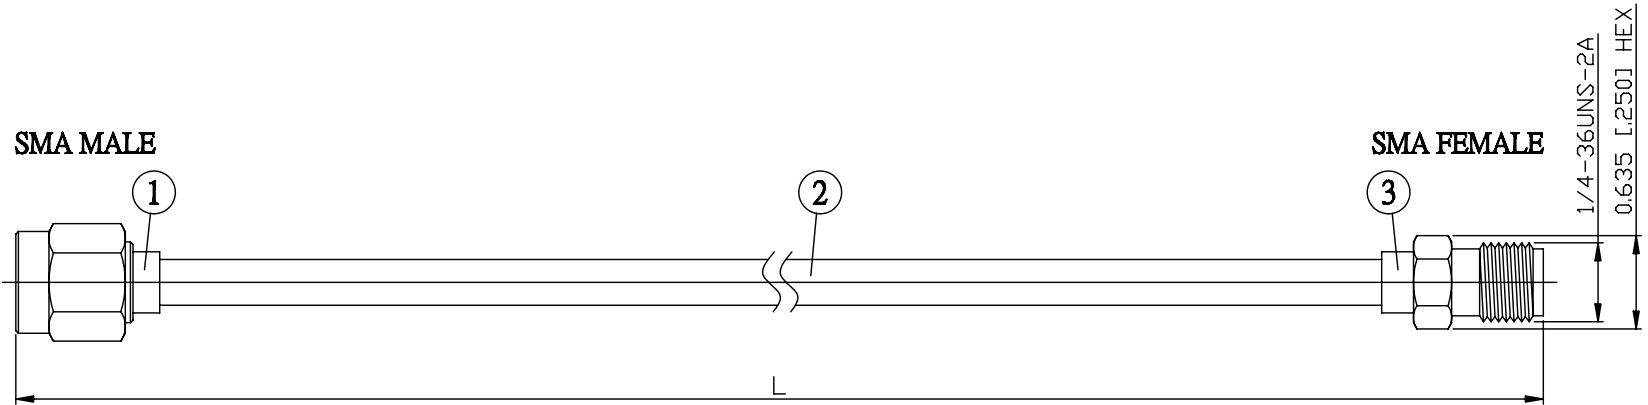

NO.	COMPONENTS	IMPEDANCE
1	SMA MALE	50 OHM
2	.141" HANDBENDABLE CABLE (= JYEBAO P/N .141SRF-W-P-50)	50 OHM
3	SMA FEMALE	50 OHM

JYE BAO P/N	L CM (INCH)
A30A80-141S-15	15 (5.906)
A30A80-141S-30	30 (11.811)
A30A80-141S-50	50 (19.685)
A30A80-141S-100	100 (39.370)
A30A80-141S-150	150 (59.055)
A30A80-141S-200	200 (78.740)
A30A80-141S-XXX	CUSTOM LENGTH IN CM

<b>LENGTH TOLERANCE IS ±1.5% OR ±10MM, WHICHEVER IS GREATER.</b>	<b>JYE BAO CO., LTD.</b> TAIPEI TAIWAN
	<small>DESCRIPTION</small> <b>CABLE ASSEMBLY SMA PLUG TO SMA JACK</b>
	<small>JYE BAO DRAWING NO.</small> <b>A30A80-141S-XXX</b>