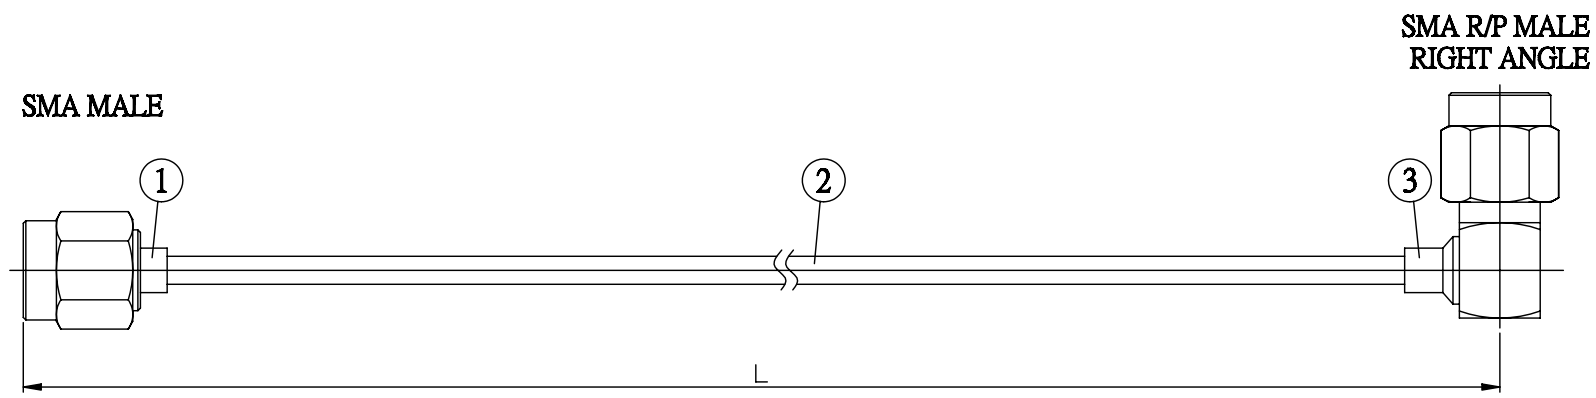

NO.	COMPONENTS	IMPEDANCE
1	SMA MALE	50 OHM
2	.085" HANDBENDABLE CABLE (= JYEBAO P/N .085SRF-W-P-50)	50 OHM
3	SMA REVERSE POLARITY MALE RIGHT ANGLE	50 OHM

JYE BAO P/N	L CM (INCH)
A30A69-85S-15	15 (5.906)
A30A69-85S-30	30 (11.811)
A30A69-85S-50	50 (19.685)
A30A69-85S-100	100 (39.370)
A30A69-85S-150	150 (59.055)
A30A69-85S-200	200 (78.740)
A30A69-85S-XXX	CUSTOM LENGTH IN CM

LENGTH TOLERANCE IS $\pm 1.5\%$ OR $\pm 10\text{MM}$, WHICHEVER IS GREATER.	JYE BAO CO., LTD. TAIPEI TAIWAN
	DESCRIPTION CABLE ASSEMBLY SMA PLUG TO SMA R/P PLUG R/A
	JYE BAO DRAWING NO. A30A69-85S-XXX