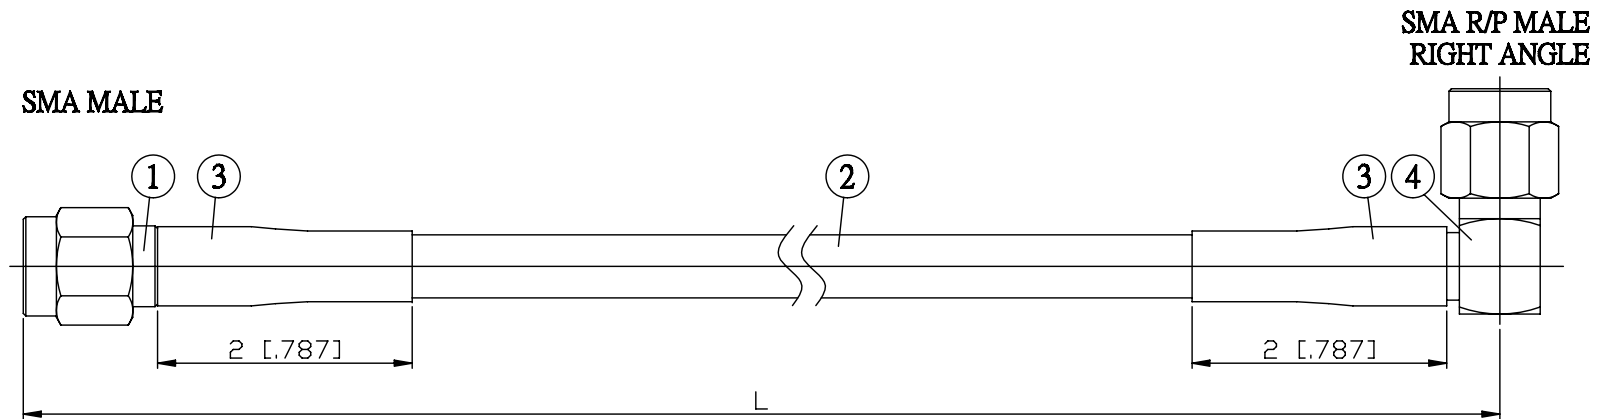

NO.	COMPONENTS	IMPEDANCE
1	SMA MALE	50 OHM
2	RG58	50 OHM
3	HEAT SHRINKING TUBE	
4	SMA REVERSE POLARITY MALE RIGHT ANGLE	50 OHM

JYE BAO P/N	L CM (INCH)
A30A69-58-15	15 (5.906)
A30A69-58-30	30 (11.811)
A30A69-58-50	50 (19.685)
A30A69-58-100	100 (39.370)
A30A69-58-150	150 (59.055)
A30A69-58-200	200 (78.740)
A30A69-58-XXX	CUSTOM LENGTH IN CM

LENGTH TOLERANCE IS $\pm 1.5\%$ OR $\pm 10\text{MM}$ , WHICHEVER IS GREATER.	<b>JYE BAO CO., LTD.</b> TAIPEI TAIWAN
	DESCRIPTION CABLE ASSEMBLY SMA PLUG TO SMA R/P PLUG R/A
	JYE BAO DRAWING NO. A30A69-58-XXX