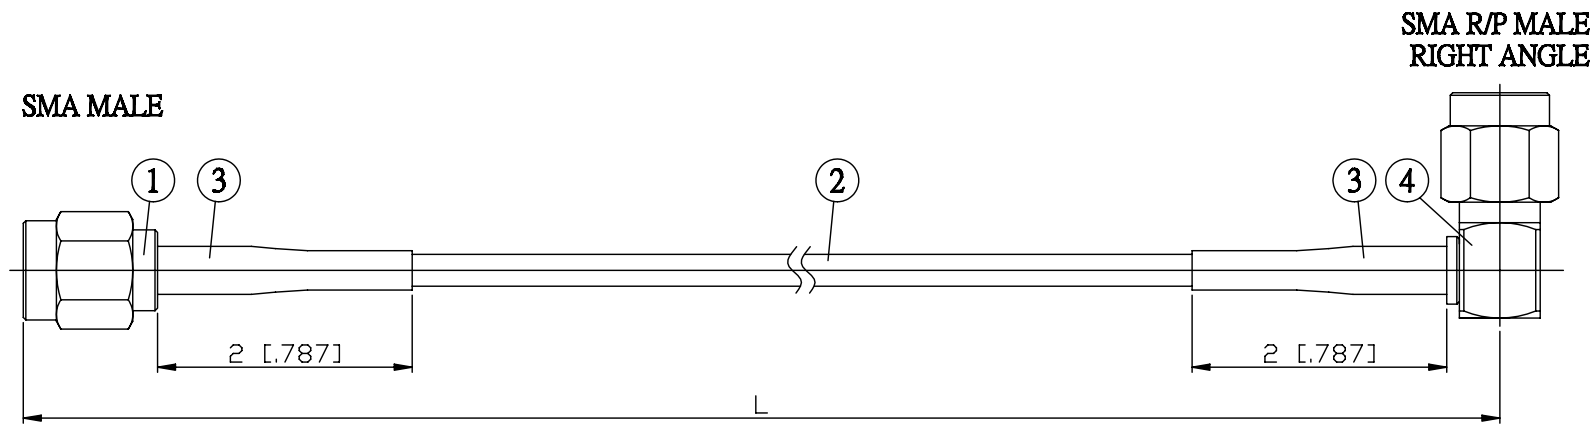

NO.	COMPONENTS	IMPEDANCE
1	SMA MALE	50 OHM
2	RG316	50 OHM
3	HEAT SHRINKING TUBE	
4	SMA REVERSE POLARITY MALE RIGHT ANGLE	50 OHM

JYE BAO P/N	L CM (INCH)
A30A69-316-15	15 (5.906)
A30A69-316-30	30 (11.811)
A30A69-316-50	50 (19.685)
A30A69-316-100	100 (39.370)
A30A69-316-150	150 (59.055)
A30A69-316-200	200 (78.740)
A30A69-316-XXX	CUSTOM LENGTH IN CM

LENGTH TOLERANCE IS ±1.5% OR ±10MM, WHICHEVER IS GREATER.	<b>JYE BAO CO., LTD.</b> TAIPEI TAIWAN
	DESCRIPTION CABLE ASSEMBLY SMA PLUG TO SMA R/P PLUG R/A
	JYE BAO DRAWING NO. A30A69-316-XXX