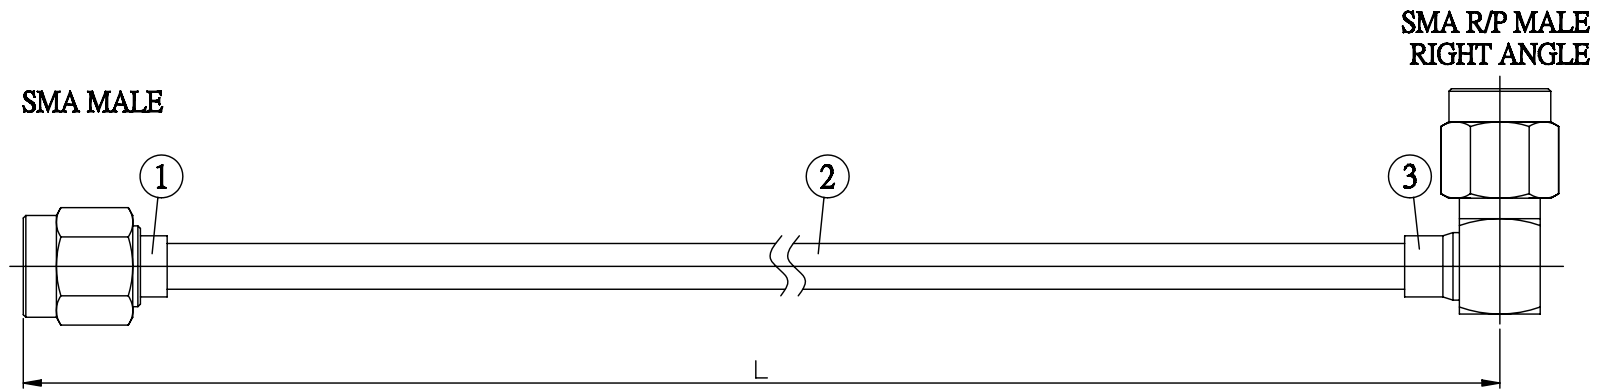

NO.	COMPONENTS	IMPEDANCE
1	SMA MALE	50 OHM
2	.141" HANDBENDABLE CABLE (= JYEBAO P/N .141SRF-W-P-50)	50 OHM
3	SMA REVERSE POLARITY MALE RIGHT ANGLE	50 OHM

JYE BAO P/N	L CM (INCH)
A30A69-141S-15	15 (5.906)
A30A69-141S-30	30 (11.811)
A30A69-141S-50	50 (19.685)
A30A69-141S-100	100 (39.370)
A30A69-141S-150	150 (59.055)
A30A69-141S-200	200 (78.740)
A30A69-141S-XXX	CUSTOM LENGTH IN CM

LENGTH TOLERANCE IS $\pm 1.5\%$ OR $\pm 10\text{MM}$, WHICHEVER IS GREATER.	JYE BAO CO., LTD. TAIPEI TAIWAN
	DESCRIPTION CABLE ASSEMBLY SMA PLUG TO SMA R/P PLUG R/A
	JYE BAO DRAWING NO. A30A69-141S-XXX