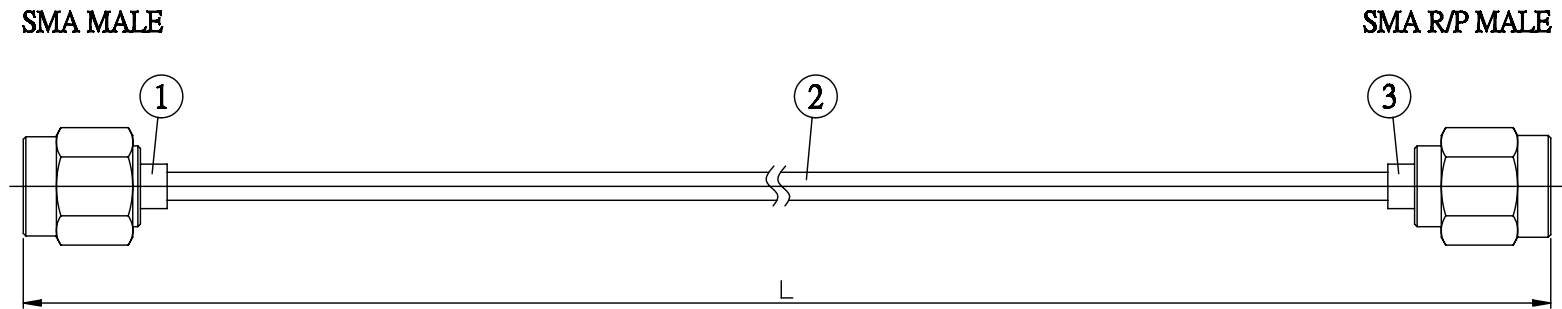

NO.	COMPONENTS	IMPEDANCE
1	SMA MALE	50 OHM
2	.085" HANDBENDABLE CABLE (= JYEBAO P/N .085SRF-W-P-50)	50 OHM
3	SMA REVERSE POLARITY MALE	50 OHM

JYE BAO P/N	L CM (INCH)
A30A60-85S-15	15 (5.906)
A30A60-85S-30	30 (11.811)
A30A60-85S-50	50 (19.685)
A30A60-85S-100	100 (39.370)
A30A60-85S-150	150 (59.055)
A30A60-85S-200	200 (78.740)
A30A60-85S-XXX	CUSTOM LENGTH IN CM

LENGTH TOLERANCE IS $\pm 1.5\%$ OR $\pm 10\text{MM}$, WHICHEVER IS GREATER.	JYE BAO CO., LTD. TAIPEI TAIWAN
	DESCRIPTION CABLE ASSEMBLY SMA PLUG TO SMA R/P PLUG
	JYE BAO DRAWING NO. A30A60-85S-XXX