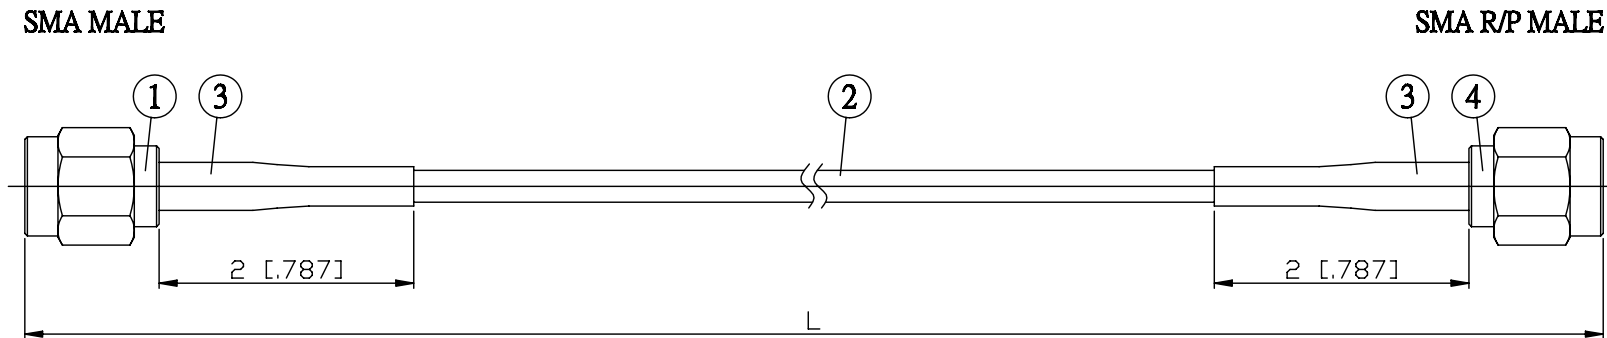

NO.	COMPONENTS	IMPEDANCE
1	SMA MALE	50 OHM
2	RG316	50 OHM
3	HEAT SHRINKING TUBE	
4	SMA REVERSE POLARITY MALE	50 OHM

JYE BAO P/N	L CM (INCH)
A30A60-316-15	15 (5.906)
A30A60-316-30	30 (11.811)
A30A60-316-50	50 (19.685)
A30A60-316-100	100 (39.370)
A30A60-316-150	150 (59.055)
A30A60-316-200	200 (78.740)
A30A60-316-XXX	CUSTOM LENGTH IN CM

LENGTH TOLERANCE IS ±1.5% OR ±10MM, WHICHEVER IS GREATER.	JYE BAO CO., LTD. TAIPEI TAIWAN
	<small>DESCRIPTION</small> CABLE ASSEMBLY SMA PLUG TO SMA R/P PLUG
	<small>JYE BAO DRAWING NO.</small> A30A60-316-XXX