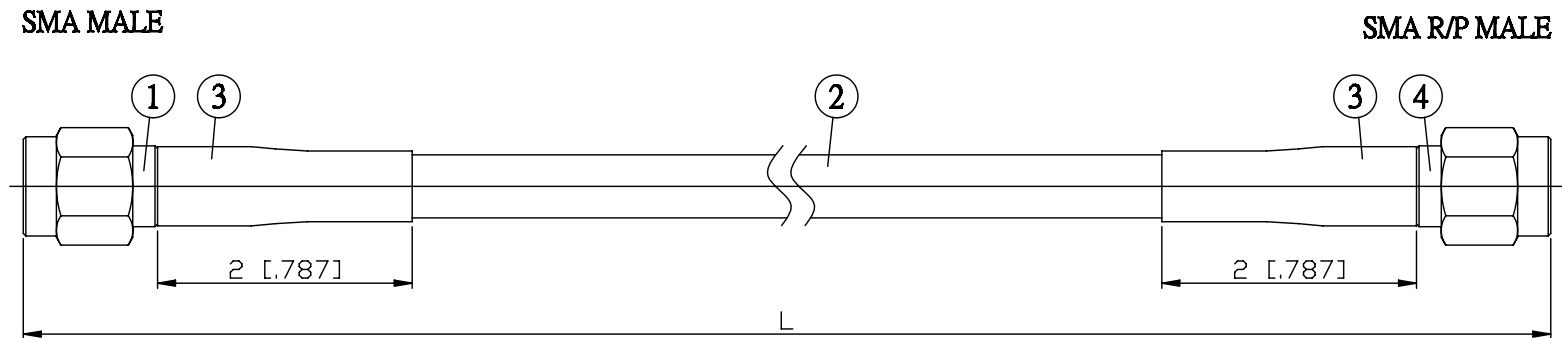

NO.	COMPONENTS	IMPEDANCE
1	SMA MALE	50 OHM
2	RG142	50 OHM
3	HEAT SHRINKING TUBE	
4	SMA REVERSE POLARITY MALE	50 OHM

JYE BAO P/N	L CM (INCH)
A30A60-142-15	15 (5.906)
A30A60-142-30	30 (11.811)
A30A60-142-50	50 (19.685)
A30A60-142-100	100 (39.370)
A30A60-142-150	150 (59.055)
A30A60-142-200	200 (78.740)
A30A60-142-XXX	CUSTOM LENGTH IN CM

LENGTH TOLERANCE IS ±1.5% OR ±10MM, WHICHEVER IS GREATER.	JYE BAO CO., LTD. TAIPEI TAIWAN
	<small>DESCRIPTION</small> CABLE ASSEMBLY SMA PLUG TO SMA R/P PLUG
	<small>JYE BAO DRAWING NO.</small> A30A60-142-XXX