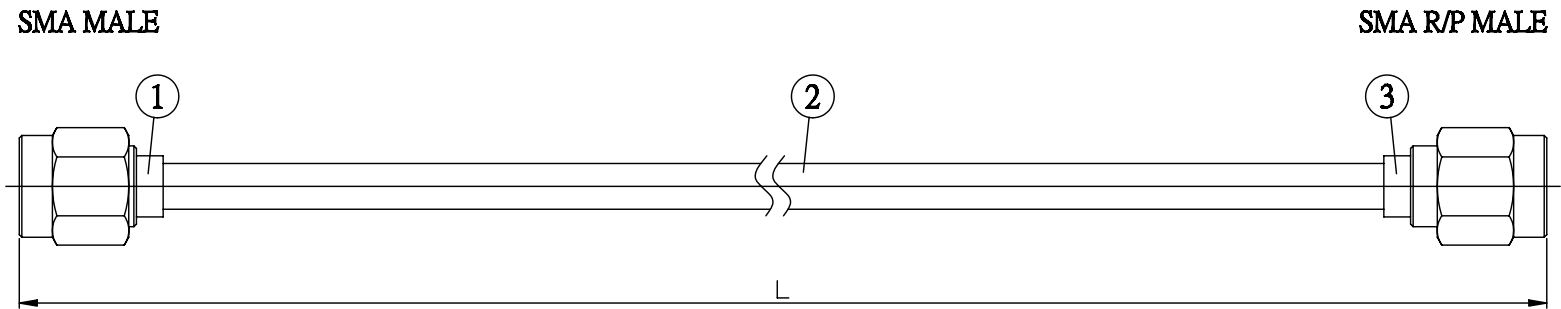

NO.	COMPONENTS	IMPEDANCE
1	SMA MALE	50 OHM
2	.141" HANDBENDABLE CABLE (= JYEBAO P/N .141SRF-W-P-50)	50 OHM
3	SMA REVERSE POLARITY MALE	50 OHM

JYE BAO P/N	L CM (INCH)
A30A60-141S-15	15 (5.906)
A30A60-141S-30	30 (11.811)
A30A60-141S-50	50 (19.685)
A30A60-141S-100	100 (39.370)
A30A60-141S-150	150 (59.055)
A30A60-141S-200	200 (78.740)
A30A60-141S-XXX	CUSTOM LENGTH IN CM

LENGTH TOLERANCE IS $\pm 1.5\%$ OR $\pm 10\text{MM}$, WHICHEVER IS GREATER.	JYE BAO CO., LTD. TAIPEI TAIWAN
	DESCRIPTION CABLE ASSEMBLY SMA PLUG TO SMA R/P PLUG
	JYE BAO DRAWING NO. A30A60-141S-XXX