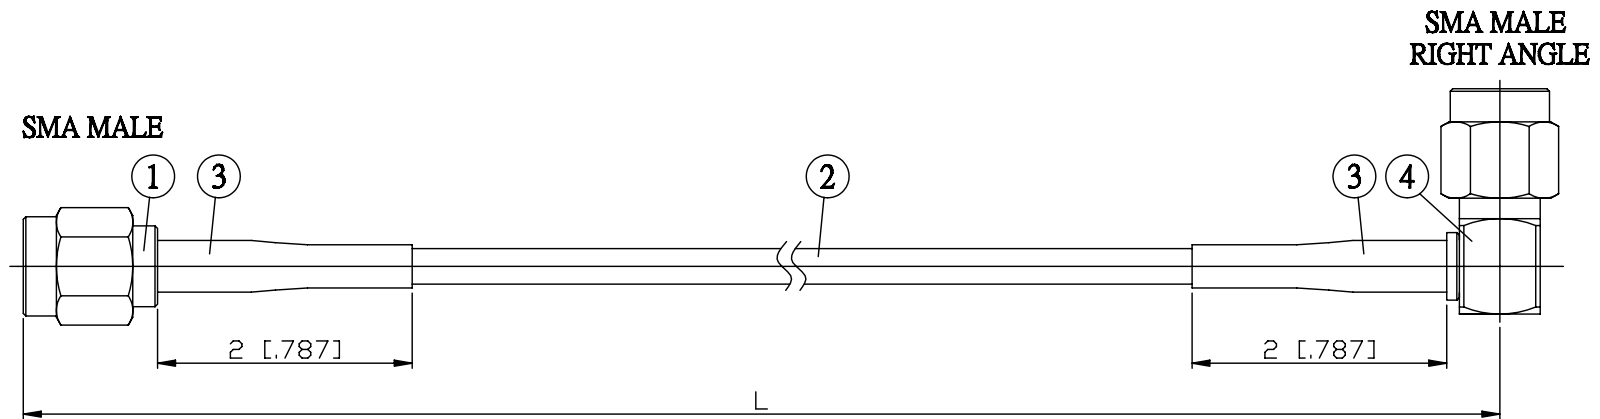

NO.	COMPONENTS	IMPEDANCE
1	SMA MALE	50 OHM
2	JBY100	50 OHM
3	HEAT SHRINKING TUBE	
4	SMA MALE RIGHT ANGLE	50 OHM

JYE BAO P/N	L CM (INCH)
A30A39-L100-15	15 (5.906)
A30A39-L100-30	30 (11.811)
A30A39-L100-50	50 (19.685)
A30A39-L100-100	100 (39.370)
A30A39-L100-150	150 (59.055)
A30A39-L100-200	200 (78.740)
A30A39-L100-XXX	CUSTOM LENGTH IN CM

LENGTH TOLERANCE IS ±1.5% OR ±10MM, WHICHEVER IS GREATER.	JYE BAO CO., LTD. TAIPEI TAIWAN
	<small>DESCRIPTION</small> CABLE ASSEMBLY SMA PLUG TO SMA PLUG R/A
	<small>JYE BAO DRAWING NO.</small> A30A39-L100-XXX