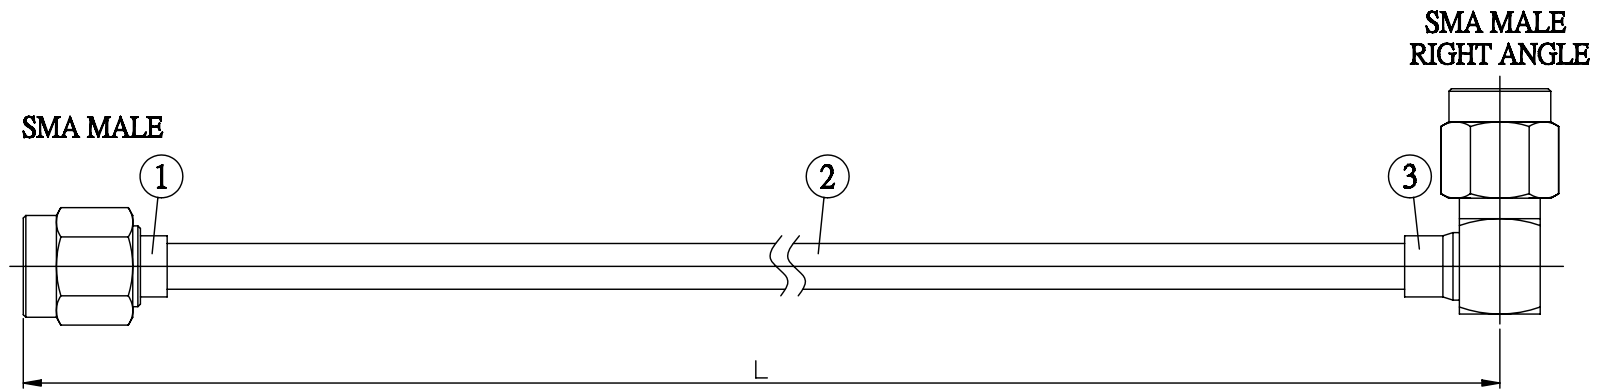

NO.	COMPONENTS	IMPEDANCE
1	SMA MALE	50 OHM
2	.141" HANDBENDABLE CABLE (= JYEBAO P/N .141SRF-W-P-50)	50 OHM
3	SMA MALE RIGHT ANGLE	50 OHM

JYE BAO P/N	L CM (INCH)
A30A39-141S-15	15 (5.906)
A30A39-141S-30	30 (11.811)
A30A39-141S-50	50 (19.685)
A30A39-141S-100	100 (39.370)
A30A39-141S-150	150 (59.055)
A30A39-141S-200	200 (78.740)
A30A39-141S-XXX	CUSTOM LENGTH IN CM

LENGTH TOLERANCE IS ±1.5% OR ±10MM, WHICHEVER IS GREATER.	JYE BAO CO., LTD. TAIPEI TAIWAN
	<small>DESCRIPTION</small> CABLE ASSEMBLY SMA PLUG TO SMA PLUG R/A
	<small>JYE BAO DRAWING NO.</small> A30A39-141S-XXX