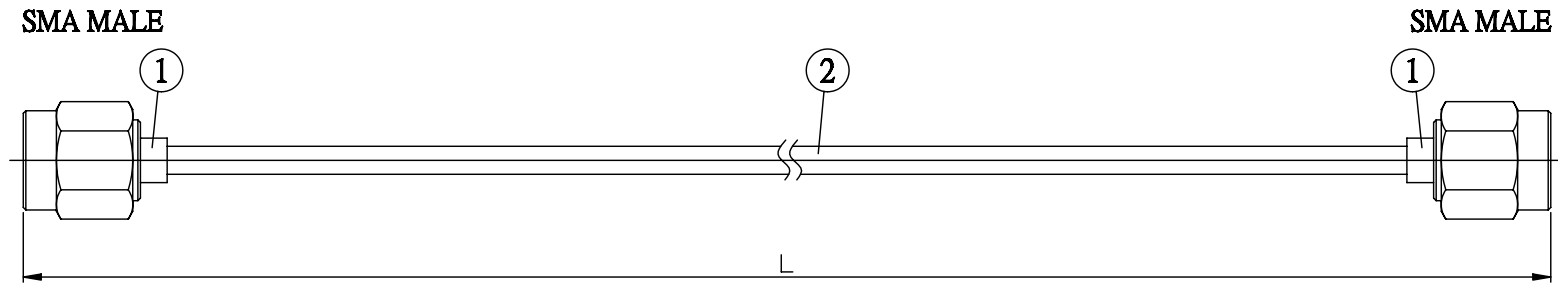

NO.	COMPONENTS	IMPEDANCE
1	SMA MALE	50 OHM
2	.085" TIN PLATED SEMI-RIGID CABLE (TIN PLATED RG405)	50 OHM

JYE BAO P/N	L CM (INCH)
A30A30-85T-15	15 (5.906)
A30A30-85T-30	30 (11.811)
A30A30-85T-50	50 (19.685)
A30A30-85T-100	100 (39.370)
A30A30-85T-150	150 (59.055)
A30A30-85T-200	200 (78.740)
A30A30-85T-XXX	CUSTOM LENGTH IN CM

LENGTH TOLERANCE IS ±1.5% OR ±10MM, WHICHEVER IS GREATER.	JYE BAO CO., LTD. TAIPEI TAIWAN
	<small>DESCRIPTION</small> CABLE ASSEMBLY SMA PLUG TO SMA PLUG
	<small>JYE BAO DRAWING NO.</small> A30A30-85T-XXX