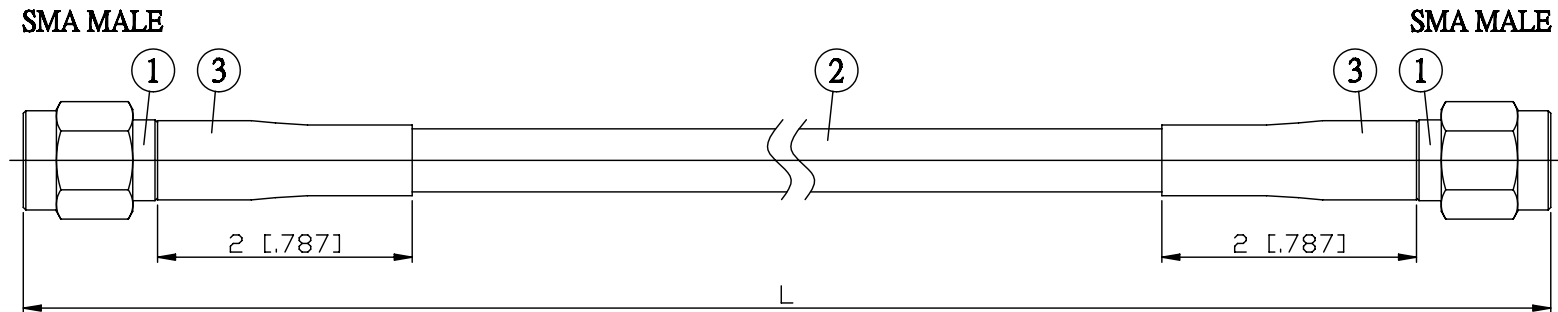

NO.	COMPONENTS	IMPEDANCE
1	SMA MALE	50 OHM
2	RG58	50 OHM
3	HEAT SHRINKING TUBE	

JYE BAO P/N	L CM (INCH)
A30A30-58-15	15 (5.906)
A30A30-58-30	30 (11.811)
A30A30-58-50	50 (19.685)
A30A30-58-100	100 (39.370)
A30A30-58-150	150 (59.055)
A30A30-58-200	200 (78.740)
A30A30-58-XXX	CUSTOM LENGTH IN CM

<b>LENGTH TOLERANCE IS ±1.5% OR ±10MM, WHICHEVER IS GREATER.</b>	<b>JYE BAO CO., LTD.</b> TAIPEI TAIWAN
	<small>DESCRIPTION</small> <b>CABLE ASSEMBLY SMA PLUG TO SMA PLUG</b>
	<small>JYE BAO DRAWING NO.</small> <b>A30A30-58-XXX</b>