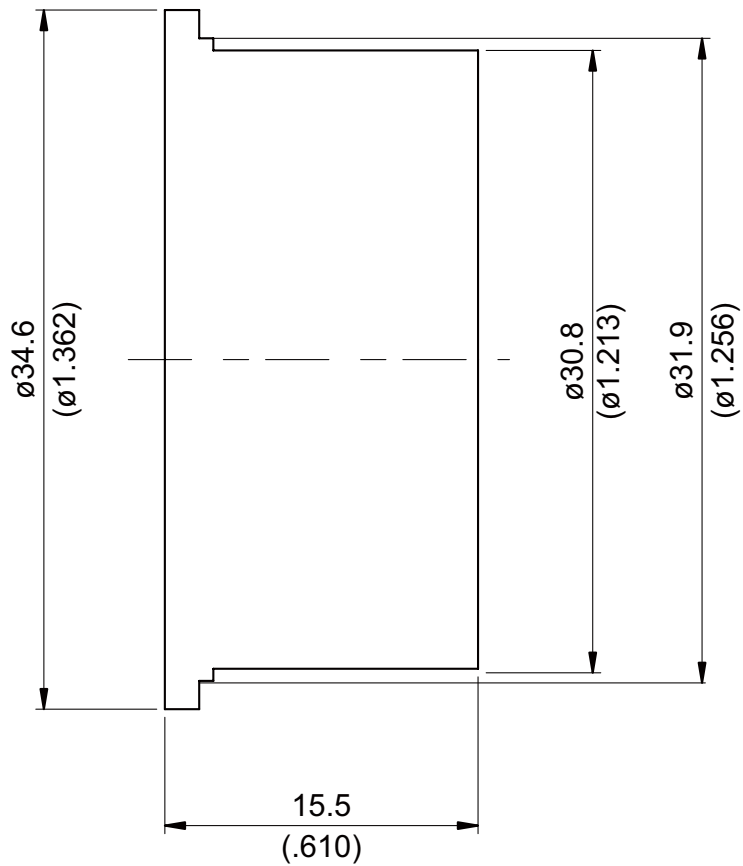

7/16-80DP1-BLUE

PROTECTIVE CAP FOR 7/16 JACKS

To be used on 7/16 Jacks
Color: Blue
Material: EVA

This part number complies with RoHS.

Notice: JYEBAO reserves the right to make modifications deemed appropriate.